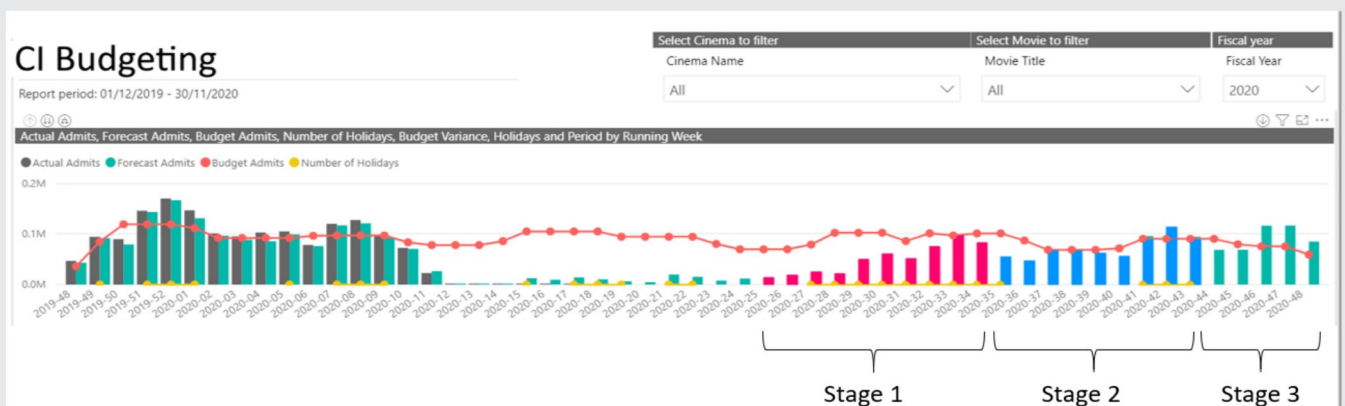

CINEMA INTELLIGENCE
Your competitive advantage

Introducing Cinema Intelligence Budgeting

AI-powered Cinema Intelligence Budgeting will quickly consolidate and analyze your cinema historical data and the impact of social distancing regulations to predict budget scenarios.

Save time and focus on conversations about how your budget will support your business and boost moviegoers confidence.

Business Benefits:

- ✓ Understand revenue opportunities for the remainder of 2020
- ✓ Forecast impact of movie release schedule changes on future revenue
- ✓ Model social distancing regulations and their impact
- ✓ Run “what-if” scenarios for your budget